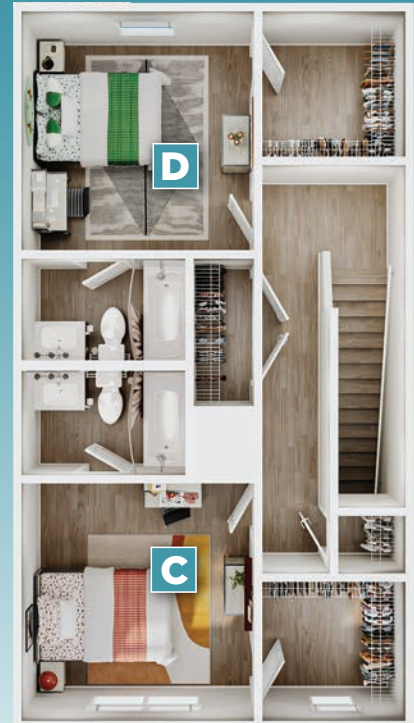

level 1

level 2

level 3

CLOVERHURST

4 BED / 4.5 BATH / 1953-2124 SF

*Floor plans vary slightly in size and layout based on location in building.