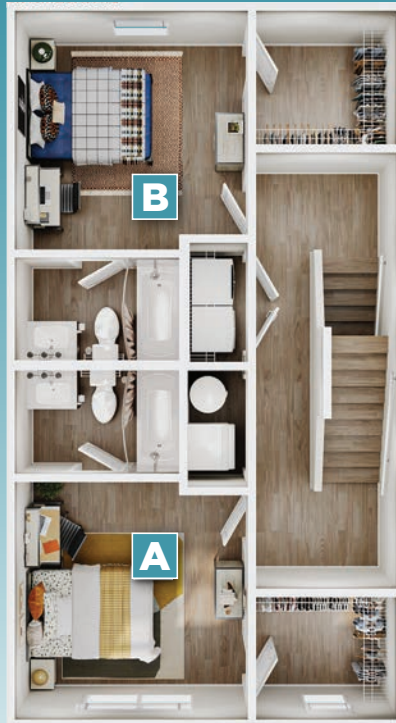

level 1

level 2

level 3

CLOVERHURST

4 BED / 4.5 BATH / 1953-2124 SF

*Floor plans vary slightly in size and layout based on location in building.